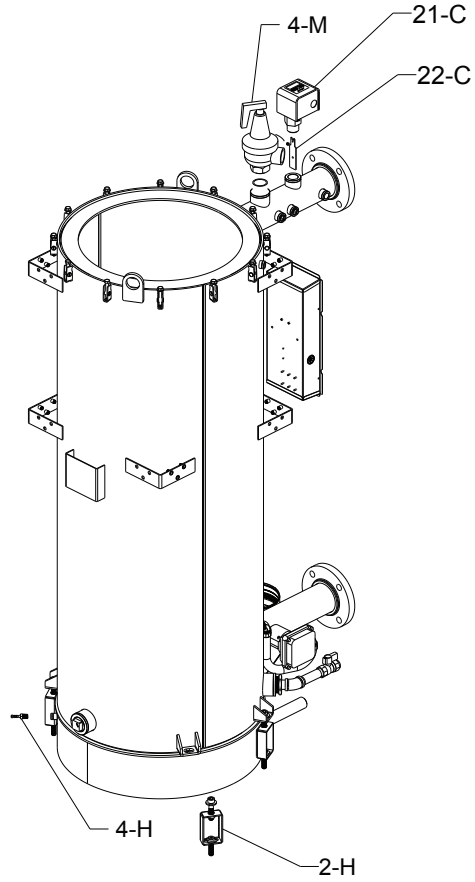

**XVERS CONDENSING FIRE TUBE BOILER H CAT IV**  
**COMMERCIAL MODELS 856, 1006, 1256, 1506, 1756, 2006, 2506, 3006**  
**DATES OF MANUFACTURE: 10-01-17**

For detailed instructions, see “How to Use your Raypak Illustrated Parts List”, Catalog No. 9001.10

# POWER SUPPLY DETAIL