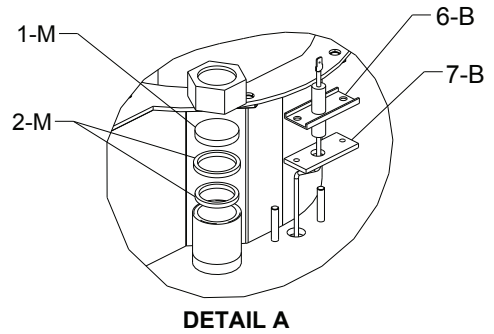

HEAT EXCHANGE DETAIL