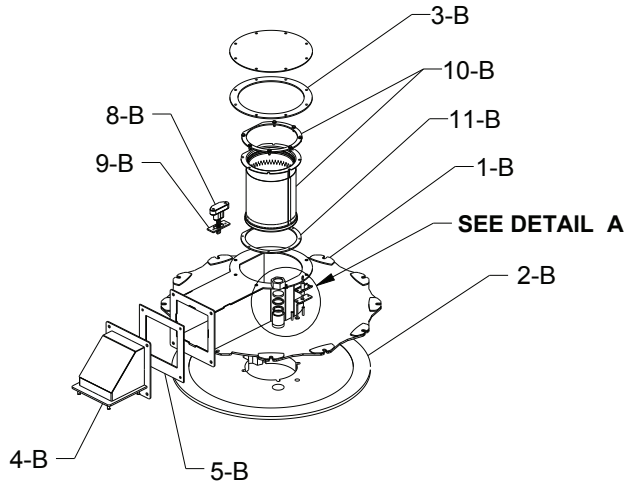

HEAT EXCHANGE DETAIL