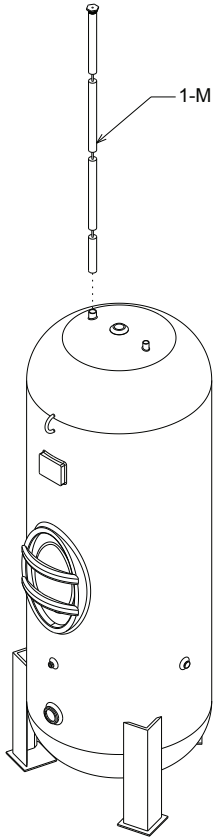

CALL OUT	DESCRIPTION	235	335	499	534
1-M	Anode Storage Tank	016670F	016671F	016672F	016672F