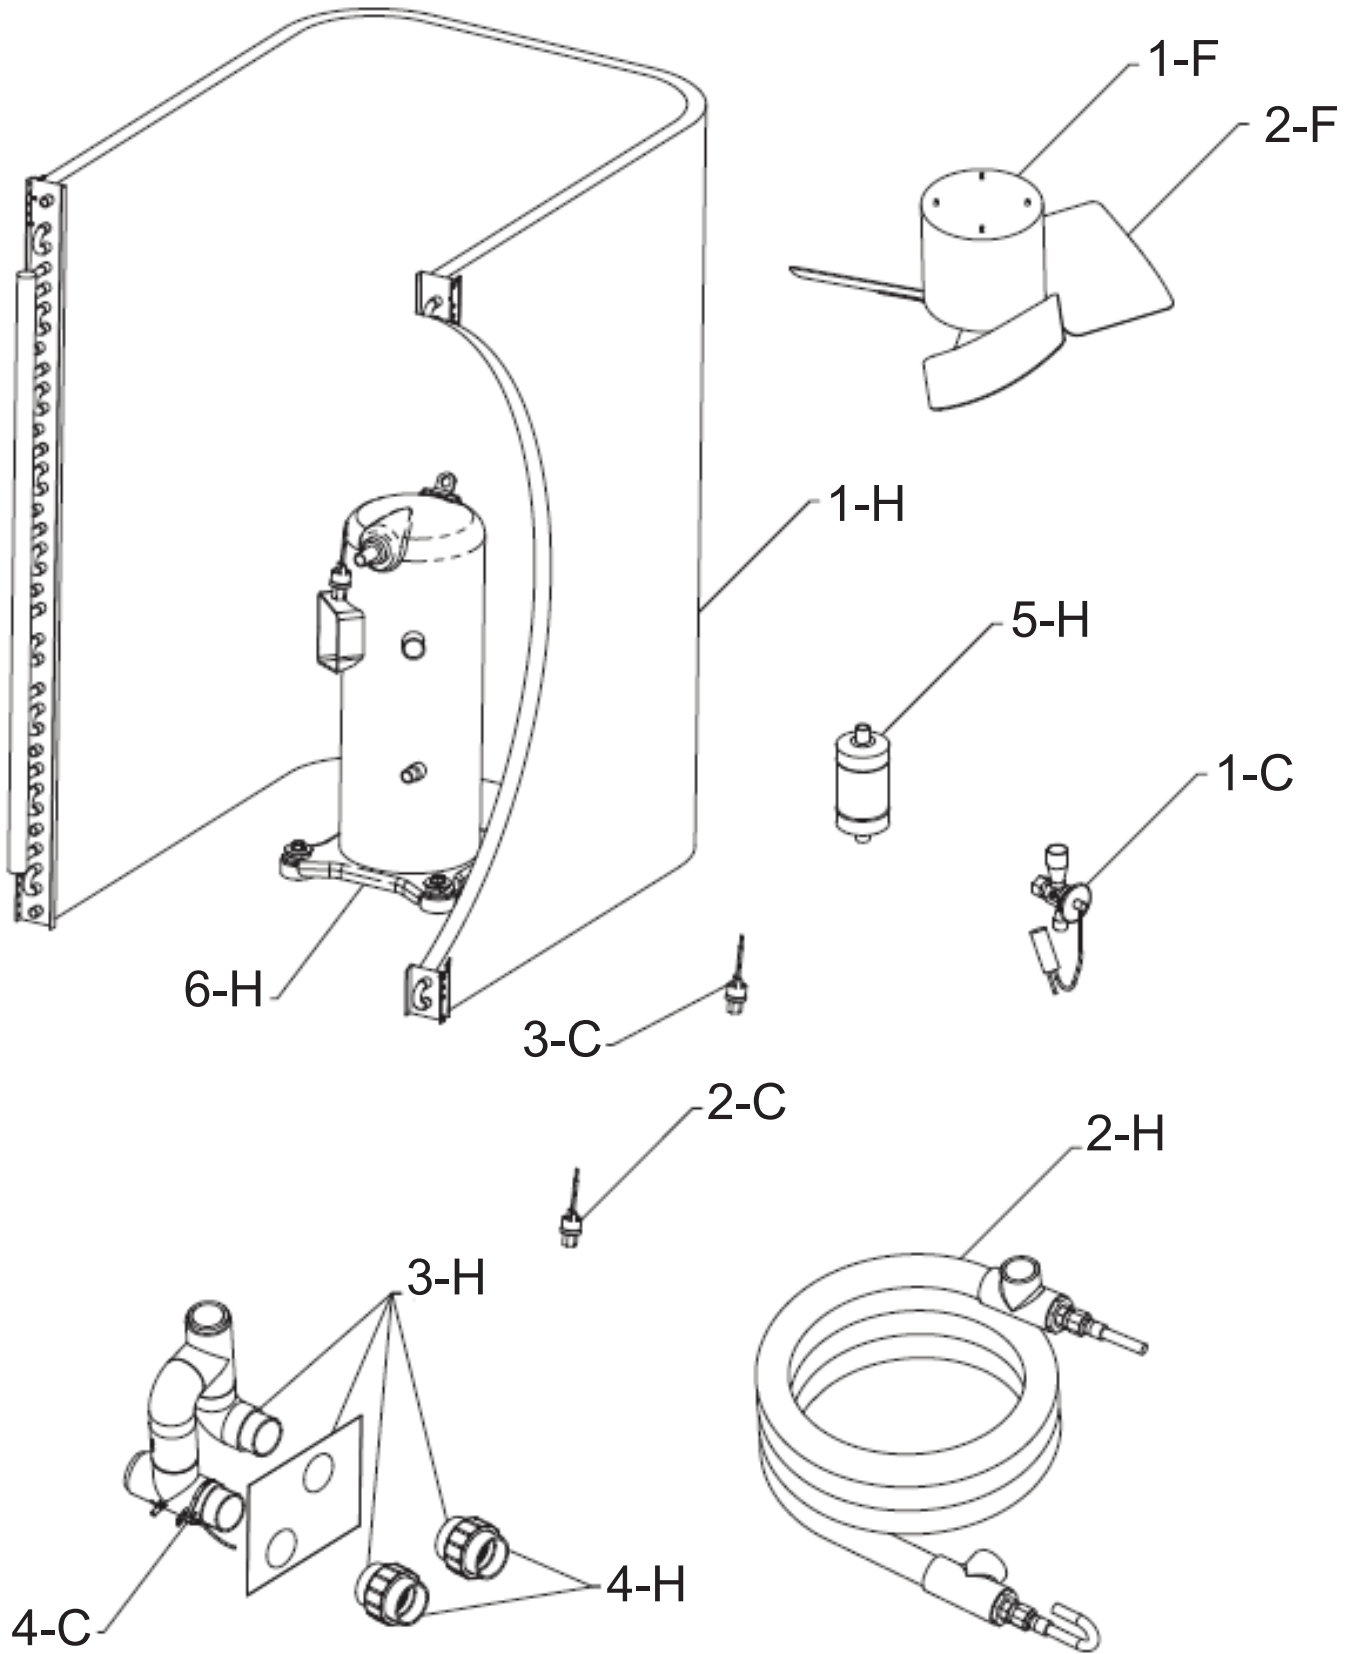

APPROVED

UNCONTROLLED DOCUMENT IF PRINTED