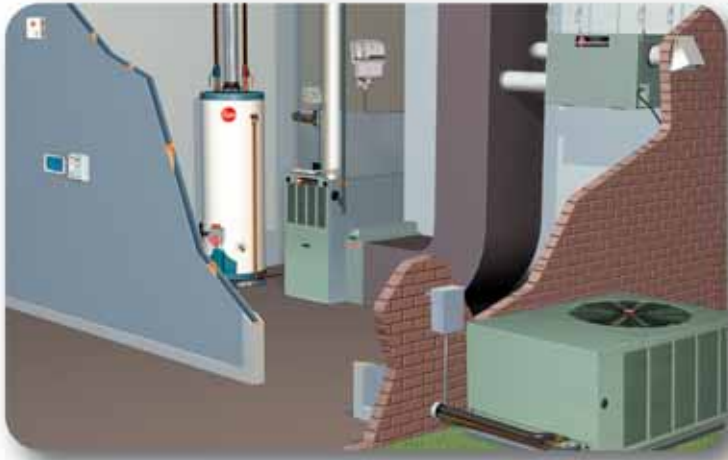

Rheem Whole-House HEPA Cleaner

Part of Your Rheem Total Home Comfort Solution

Standard one-inch filters trap less than 1% of those invisible particles, allowing them to re-circulate in your home. The Rheem Whole-House HEPA filter captures 99.97%* of airborne particles – including pet dander, bacteria, pollens and other allergens.

Rheem Whole-House HEPA Cleaner

HEPA Cleaning Power– Captures up to 99.97% of particles at .3 microns that pass through the filter, including cat dander, certain bacteria and pollens.

Advanced 3-Stage Filtration – Activated carbon, pre-filter and HEPA filter to deliver cleaner air throughout your entire home by reducing odors and capturing pollutants.

Low Maintenance – Indicator light prompts for periodic filter replacement.

Quiet Operation – High performance with low sound levels through advanced technology.

5 – Year Limited Warranty