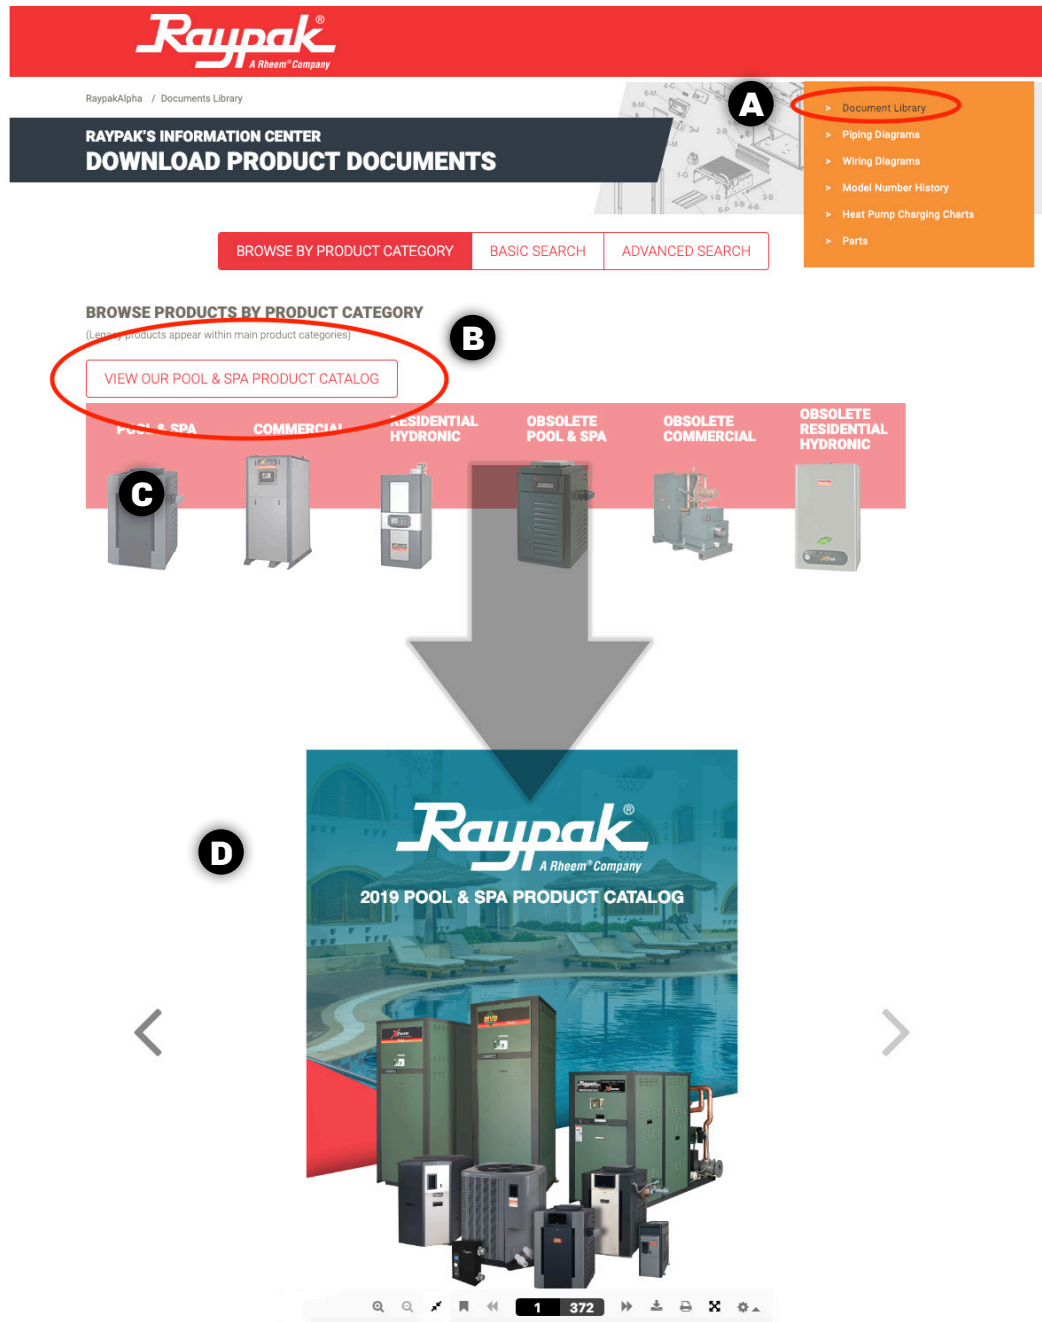

A  These settings allow zoom in, zoom out, and reset to original position.

B  This setting is powerful, it provides you with the ability to search the content in three simple ways: bookmark hyperlinks, thumbnail previews, and search.