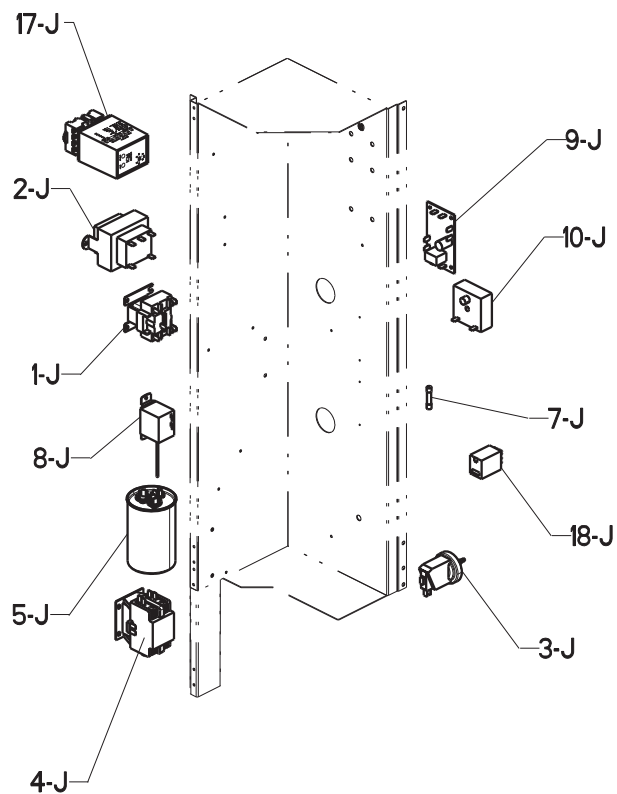

DATES OF MANUFACTURE: 5200-8200: 2-05 THRU 10-05
6300: 6-05 THRU 10-05
6300ti-8300ti: 6-05 THRU 10-08

THE PARTS LISTED ARE FOR STANDARD EQUIPMENT FOR THIS MODEL TYPE. RAYPAK RESERVES THE RIGHT TO SUBSTITUTE, DELETE OR CHANGE ANY PART WITHOUT NOTIFICATION. THE ADDITION OF OPTIONS MAY ALSO CHANGE SOME OF THE PARTS. ORDER REPLACEMENT PARTS FROM ACTUAL HEATER COMPONENTS.

Model 5200-8200 shown

FOR DETAILED INSTRUCTIONS, SEE "HOW TO USE YOUR ILLUSTRATED PARTS LIST",
CATALOG NO. 9001.10

Raypak, Inc., 2151 Eastman Avenue, Oxnard, CA 93030
(805) 278-5300 Fax (800) 872-9725
Litho In U.S.A.