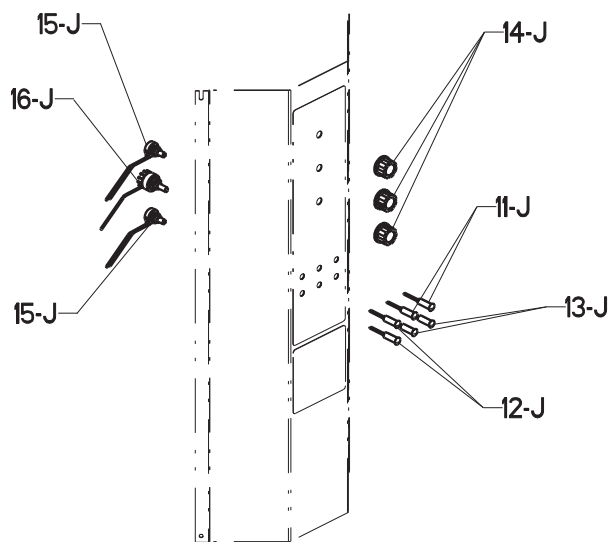

DATES OF MANUFACTURE: 5200-8200: 2-05 THRU 10-05
6300: 6-05 THRU 10-05
6300ti-8300ti: 6-05 THRU 10-08

THE PARTS LISTED ARE FOR STANDARD EQUIPMENT FOR THIS MODEL TYPE. RAYPAK RESERVES THE RIGHT TO SUBSTITUTE, DELETE OR CHANGE ANY PART WITHOUT NOTIFICATION. THE ADDITION OF OPTIONS MAY ALSO CHANGE SOME OF THE PARTS. ORDER REPLACEMENT PARTS FROM ACTUAL HEATER COMPONENTS.

Model 5200-8200 shown

FOR DETAILED INSTRUCTIONS, SEE "HOW TO USE YOUR ILLUSTRATED PARTS LIST",
CATALOG NO. 9001.10

Raypak, Inc., 2151 Eastman Avenue, Oxnard, CA 93030
(805) 278-5300 Fax (800) 872-9725
Litho In U.S.A.