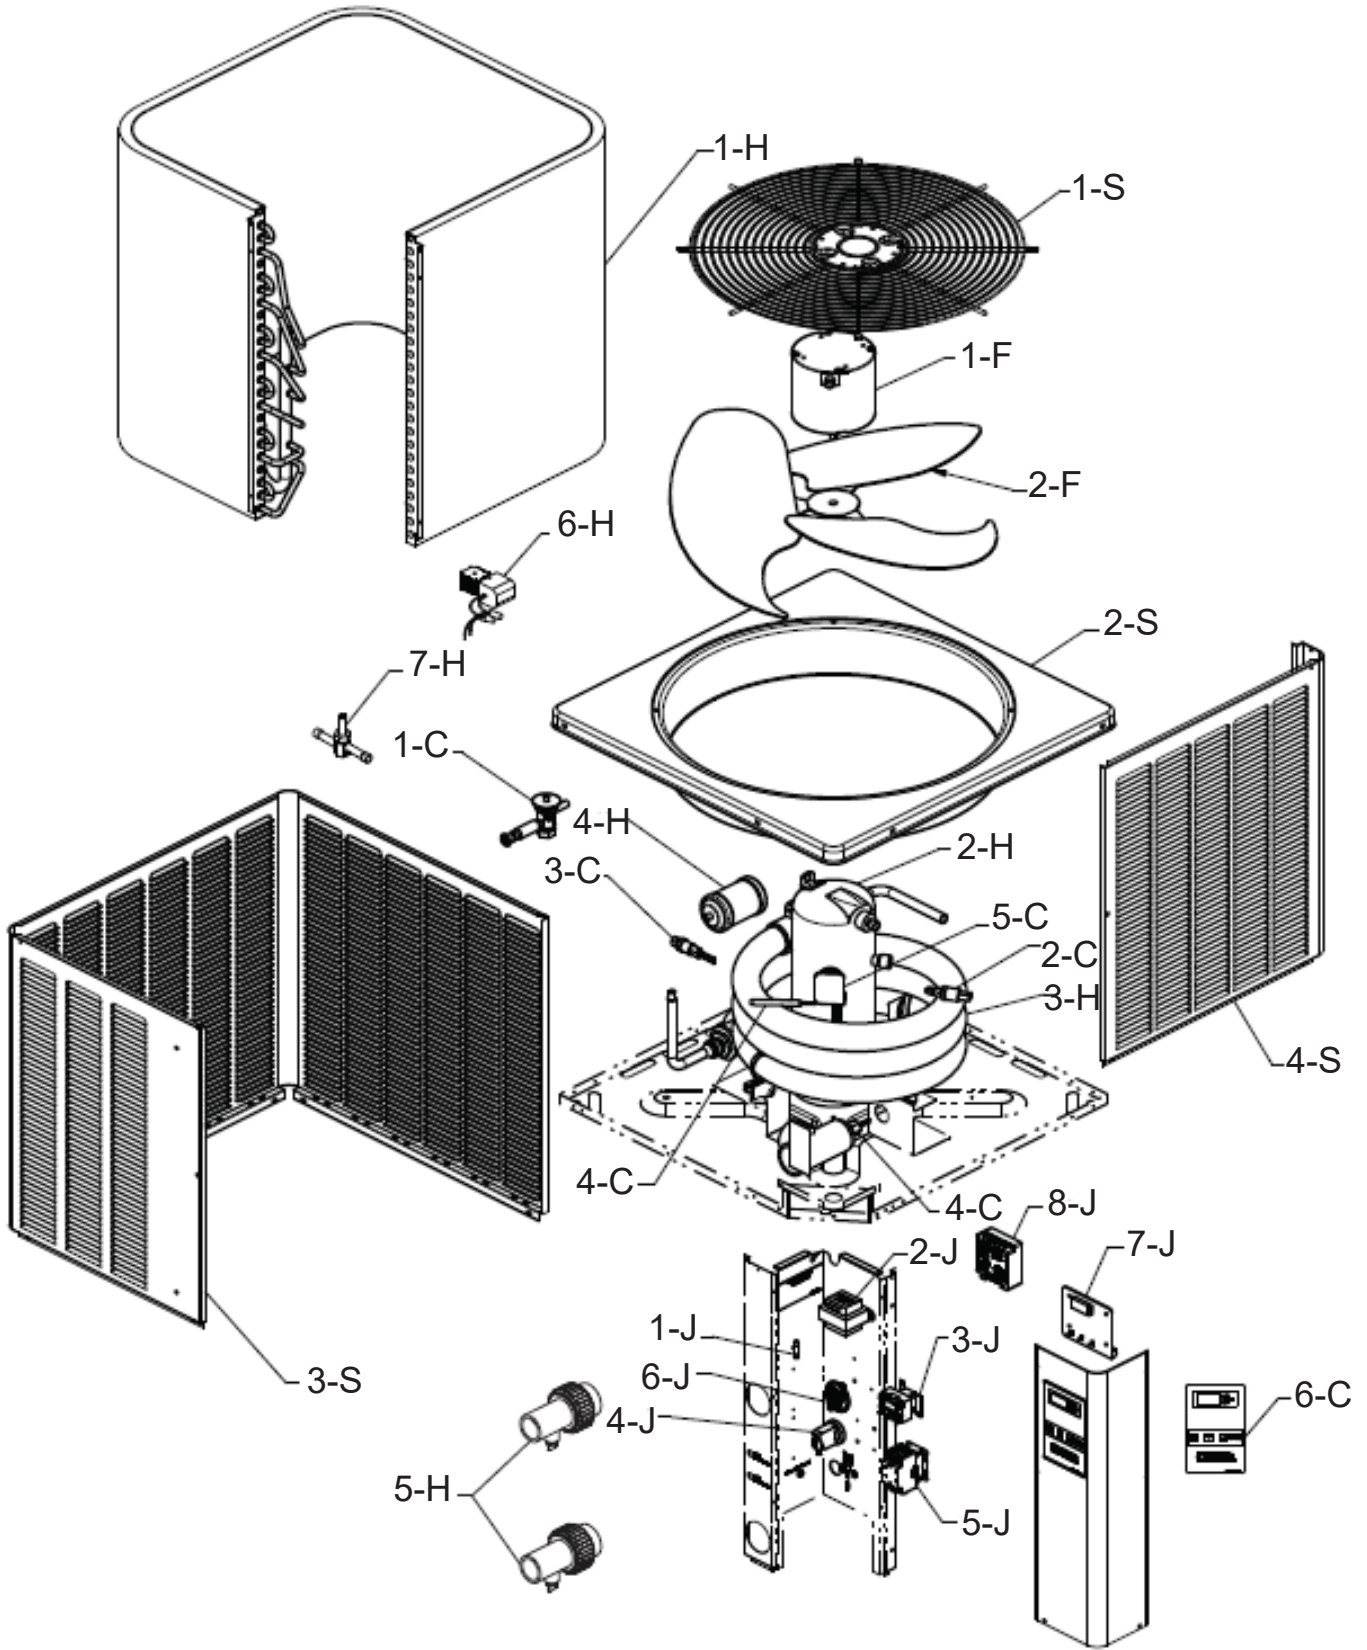

APPROVED

UNCONTROLLED DOCUMENT IF PRINTED